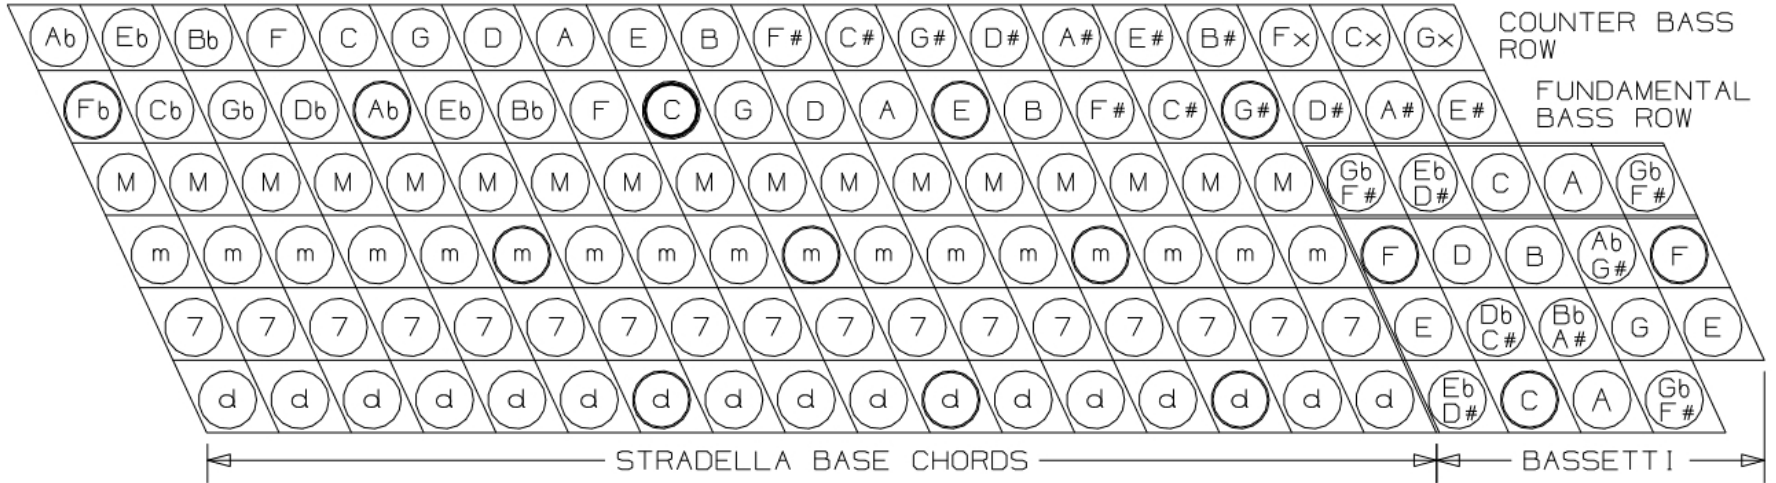

Giulietti

F4T CONVERTER FREE BASSETTI ACCORDION BASS CHART

F4T STRADELLA KEYBOARD

F4T BASSETTI KEYBOARD (CONVERTED)